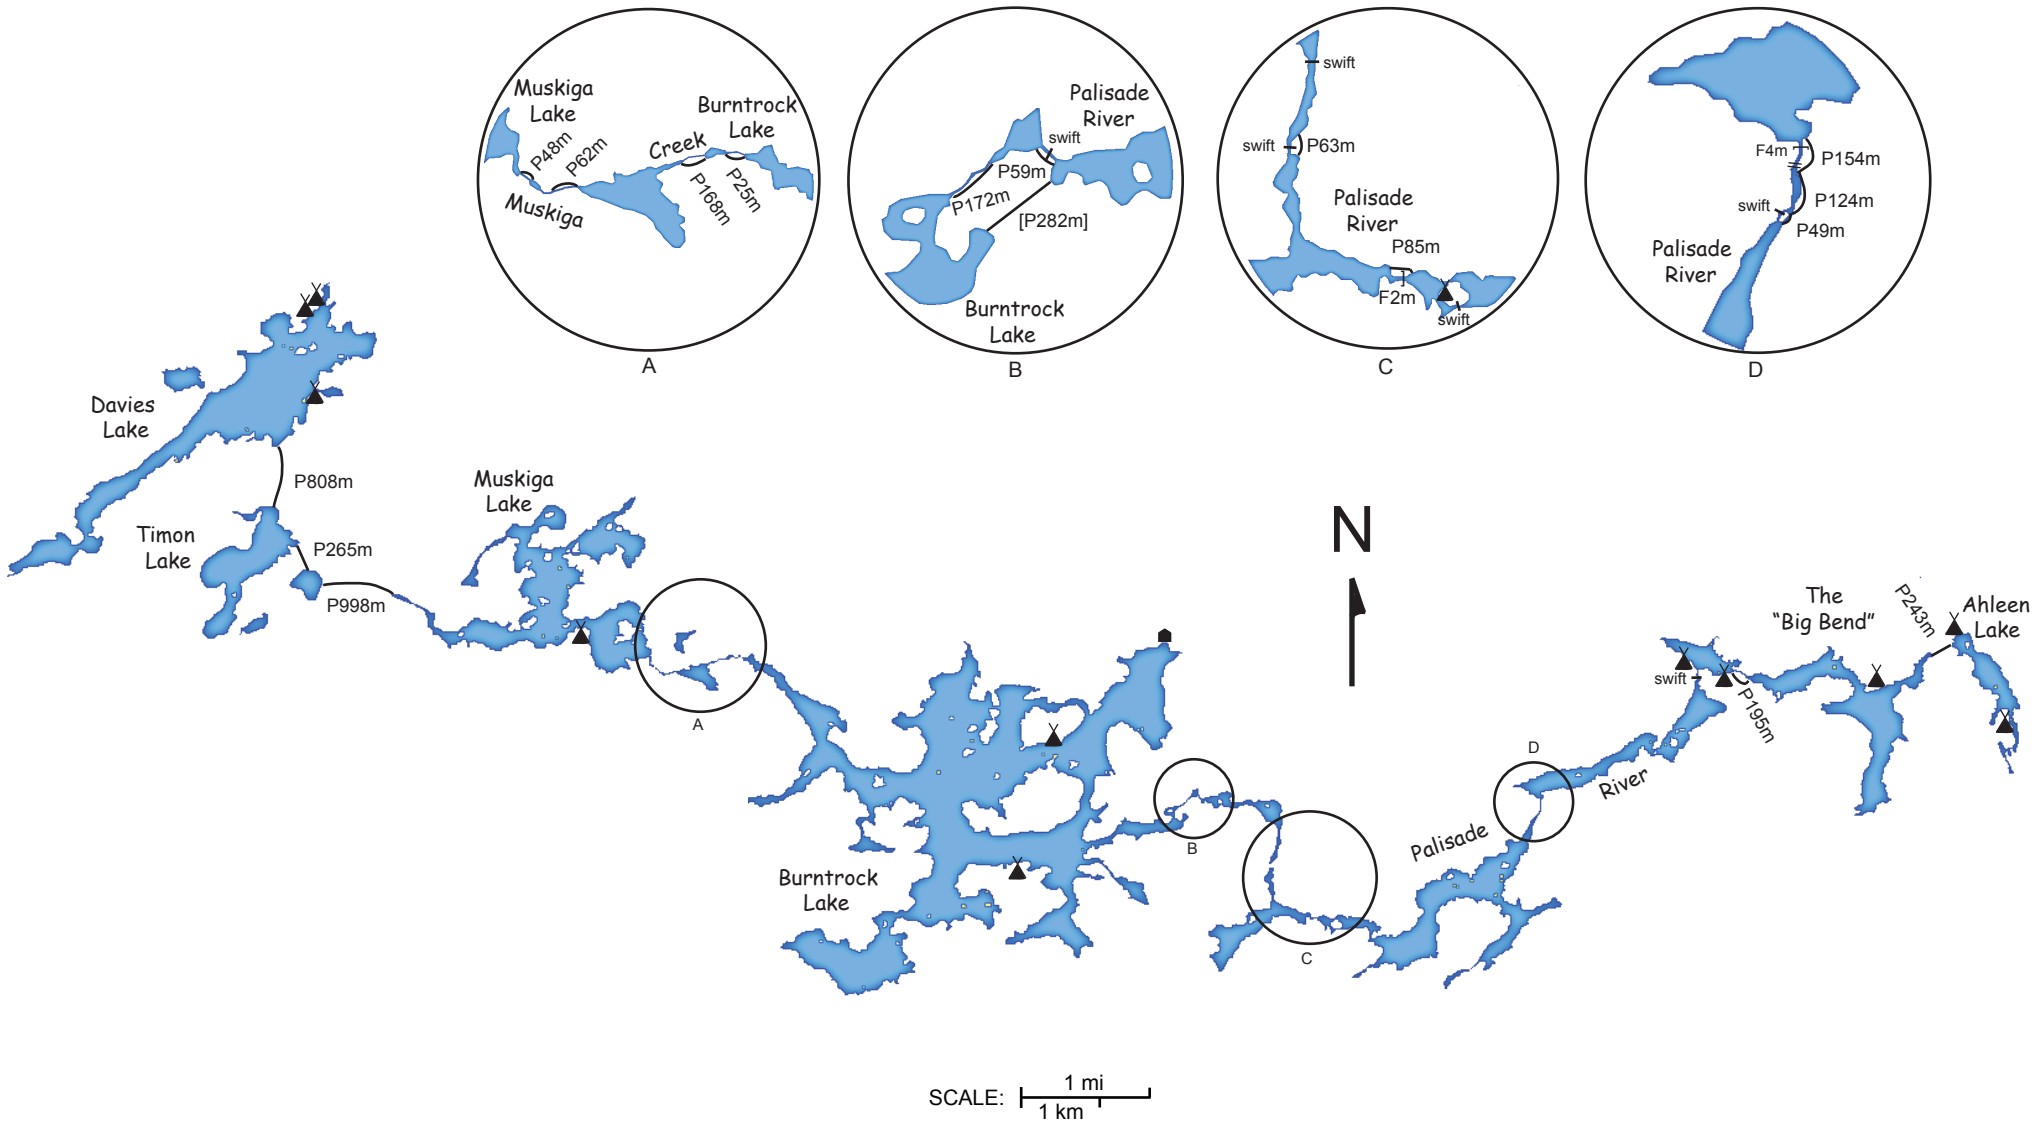

Wabakimi Canoe Routes

Davies Lake to Ahleen Lake via Palisade River

Information provided about this route was accurate at the time of publication, however, natural events such as fluctuating water levels, high winds and forest fires may (and do!) occur frequently and unexpectedly and their effects may make travel difficult, if not impossible.